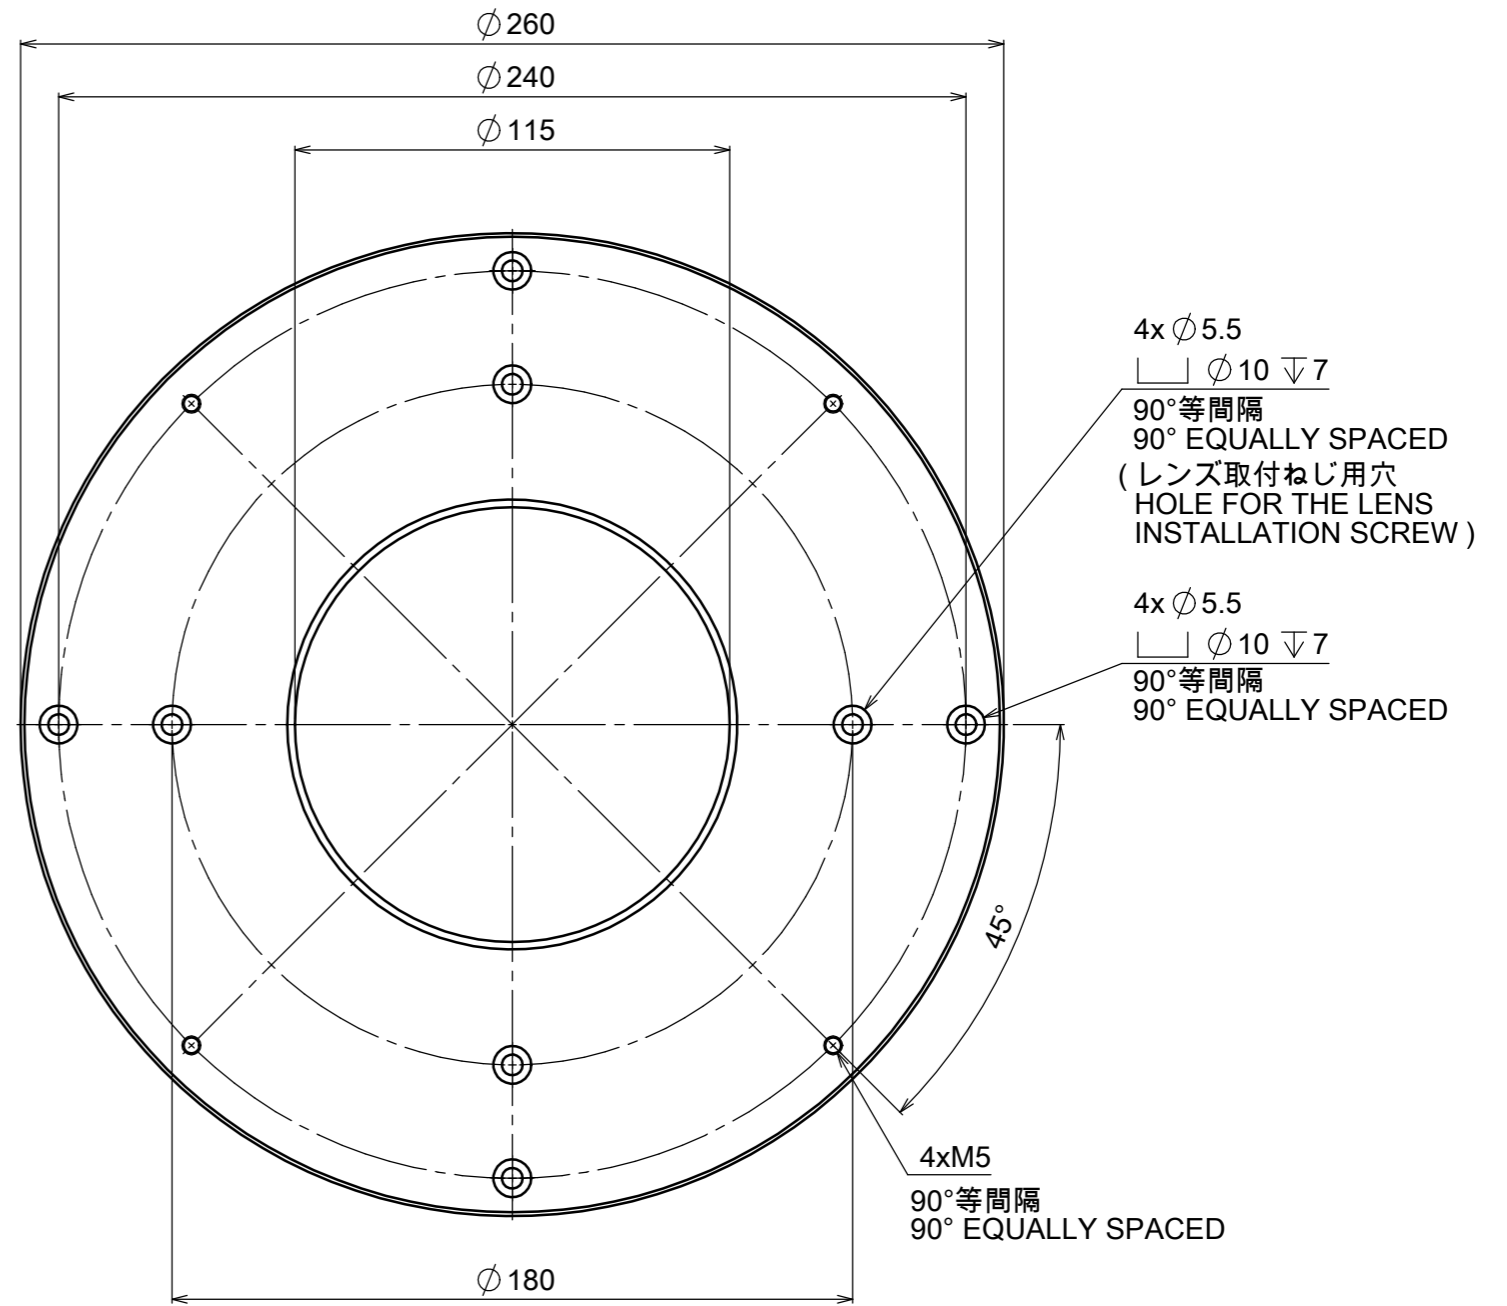

取付例  
INSTALLATION EXAMPLE

MTI-180 / MTL-180 Series

MTL-FA180

Model Name : MTL-FA180  
MORITEX CORPORATION