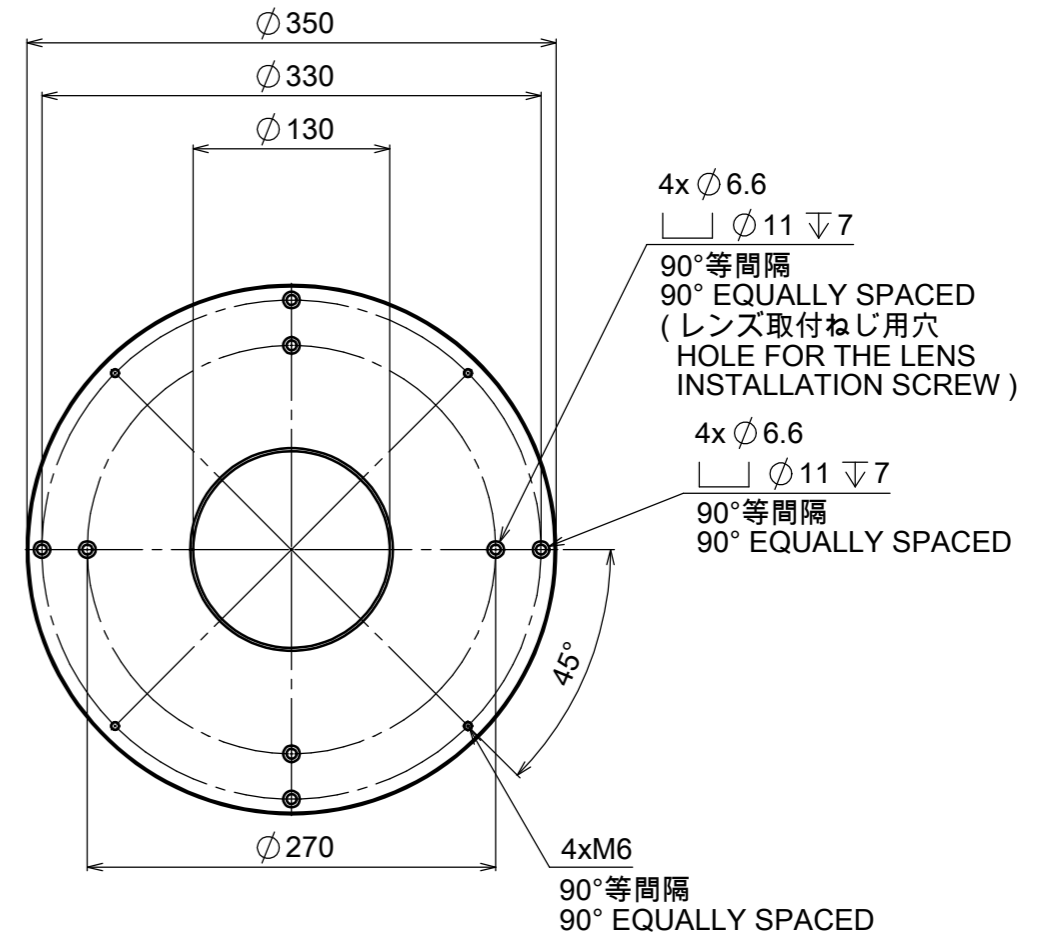

取付例  
INSTALLATION EXAMPLE

MTL-240 / MTI-265 / MTL-265 Series

MTL-FA265

Model Name : MTL-FA265  
MORITEX CORPORATION