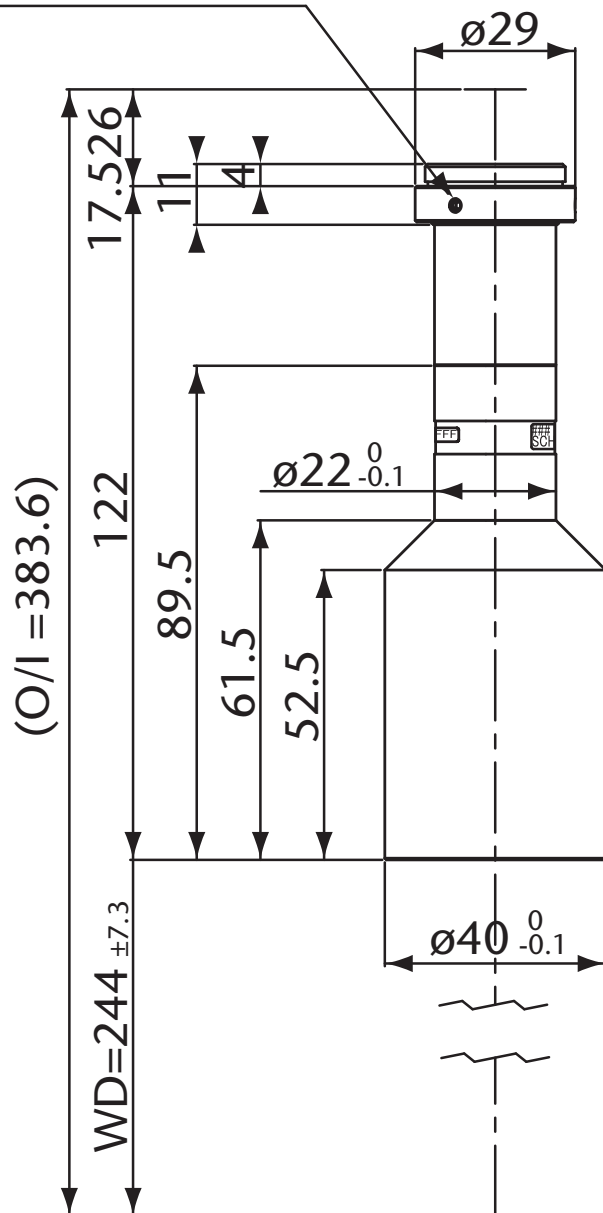

3-M3x3
Hexagonal Socket Head
Locking Screw

Model Name : MML1-HR244
SCHOTT MORITEX Corporation