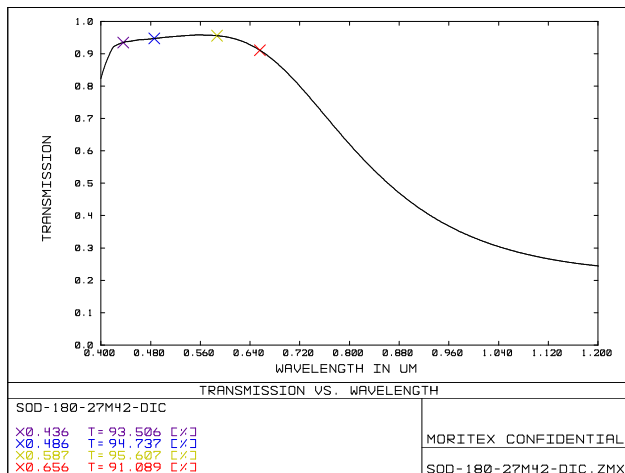

Spec with MPLFLN 10x (✕Objective lens = ideal)