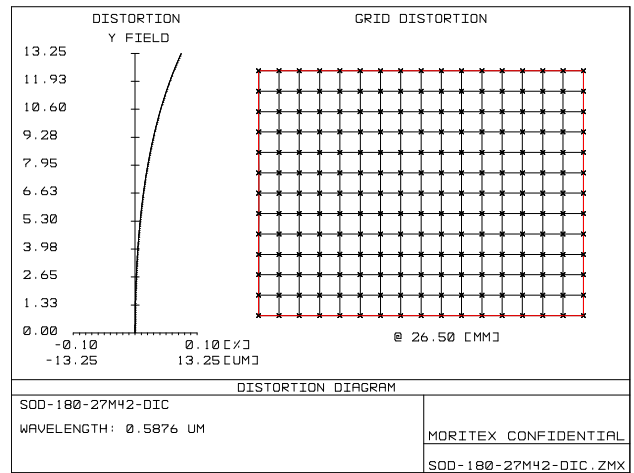

Spec with MPLFLN 10x (✕Objective lens = ideal)