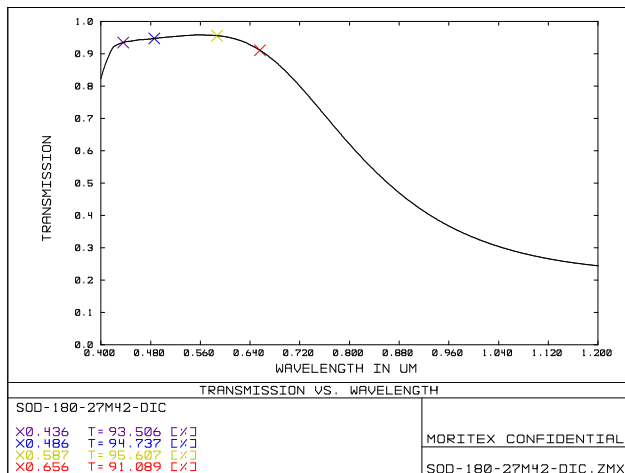

Spec with MPLFLN 5x (※Objective lens = ideal)