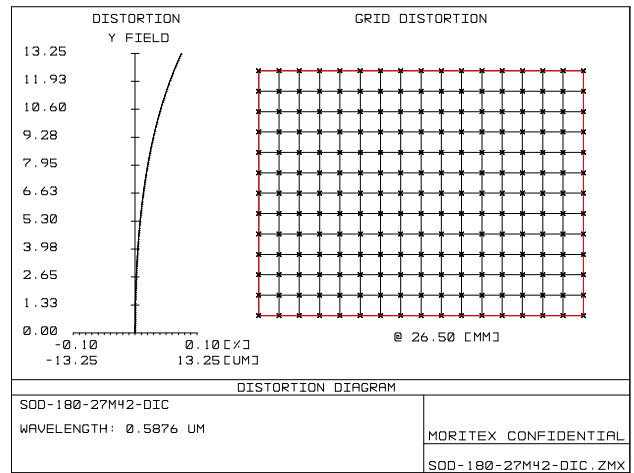

Spec with MPLFLN 5x (※Objective lens = ideal)