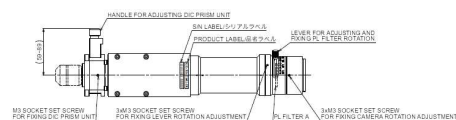

SOD-180-27M42-DIC