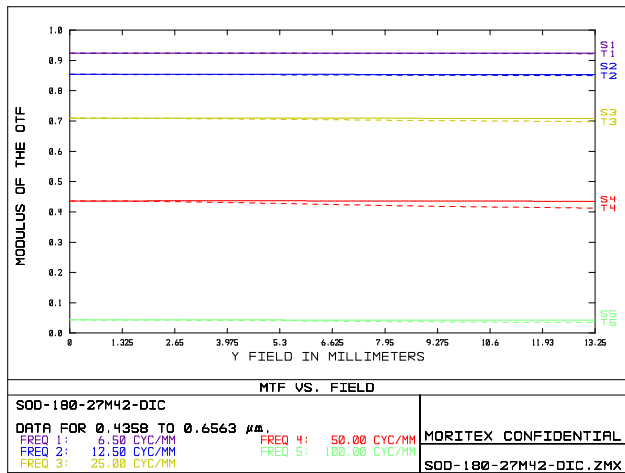

Spec with MPLFLN 5x (※Objective lens = ideal)