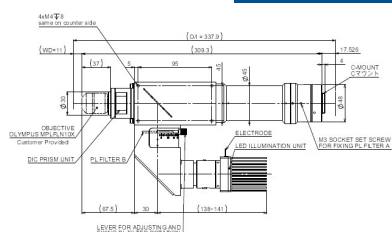

SOD-180-27M42-DIC