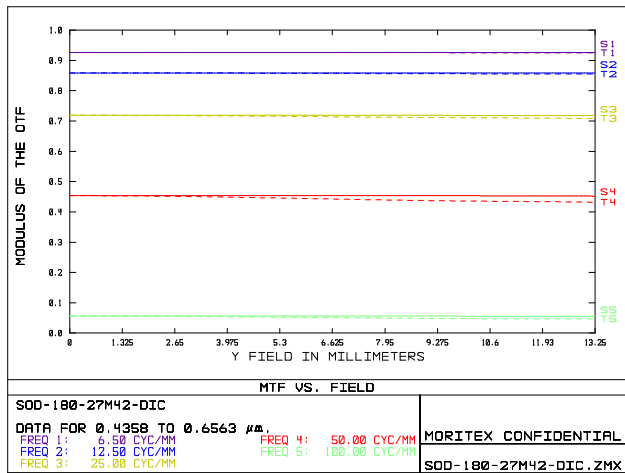

Spec with MPLFLN 10x (✕Objective lens = ideal)