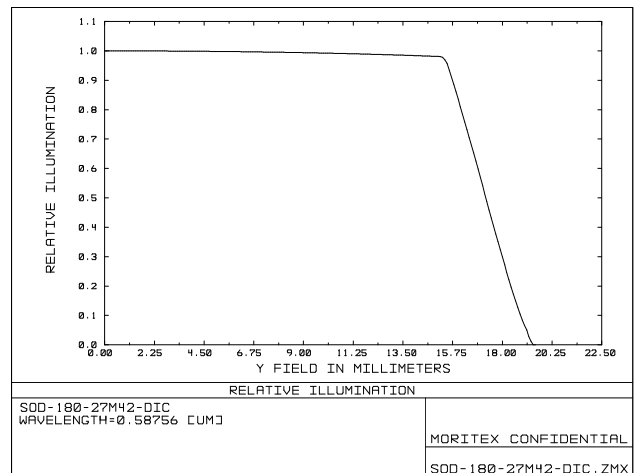

Spec with MPLFLN 5x (※Objective lens = ideal)