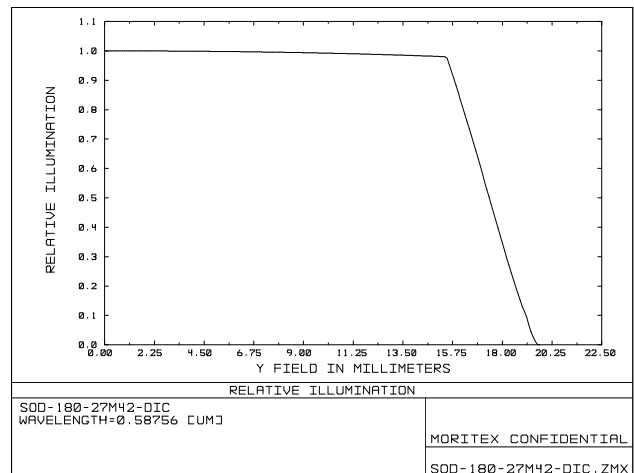

Spec with MPLFLN 10x (✕Objective lens = ideal)