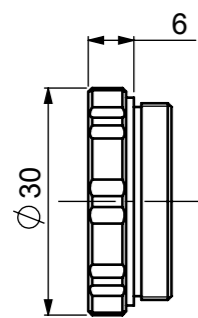

OBJECTIVE : MITUTOYO (OLD STYLE NIKON) , OLYMPUS
 IMAGING LENS : f = 200
 MAGNIFICATION : MITUTOYO (OLD STYLE NIKON) OBJECTIVE x1
 OLYMPUS OBJECTIVE x1.11

FOR EVIDENT (OLYMPUS)
 W20.32x0.706 (36TPI)

FOR MITUTOYO
 W26x0.706 (36TPI)

Model Name : SOD-200-22C-NCL
 MORITEX CORPORATION