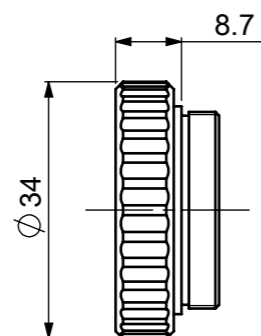

OBJECTIVE : MITUTOYO (OLD STYLE NIKON) , OLYMPUS
 IMAGING LENS : f = 200
 MAGNIFICATION : MITUTOYO (OLD STYLE NIKON) OBJECTIVE x1
 OLYMPUS OBJECTIVE x1.11

FOR EVIDENT (OLYMPUS)
 W20.32x0.706 (36TPI)

FOR MITUTOYO
 W26x0.706 (36TPI)

Model Name : SOD-200-22C-NCL
 MORITEX CORPORATION