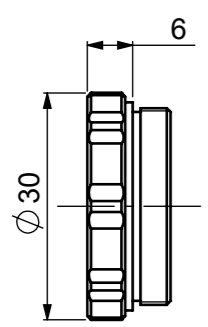

OBJECTIVE : MITUTOYO (OLD STYLE NIKON) , OLYMPUS
 IMAGING LENS : f = 200
 MAGNIFICATION : MITUTOYO (OLD STYLE NIKON) OBJECTIVE x1
 OLYMPUS OBJECTIVE x1.11

FOR EVIDENT (OLYMPUS)
 W20.32x0.706 (36TPI)

FOR MITUTOYO
 W26x0.706 (36TPI)

Model Name : SOD-200-22C-NSWIR
 MORITEX CORPORATION