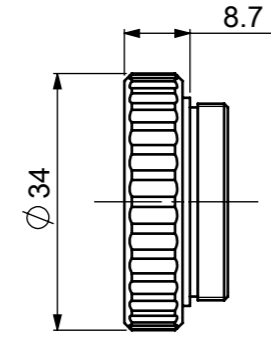

OBJECTIVE : MITUTOYO (OLD STYLE NIKON) , OLYMPUS
 IMAGING LENS : f = 200
 MAGNIFICATION : MITUTOYO (OLD STYLE NIKON) OBJECTIVE x1
 OLYMPUS OBJECTIVE x1.11

FOR EVIDENT (OLYMPUS)
 W20.32x0.706 (36TPI)

FOR MITUTOYO
 W26x0.706 (36TPI)

Model Name : SOD-200-22C-NSWIR
 MORITEX CORPORATION