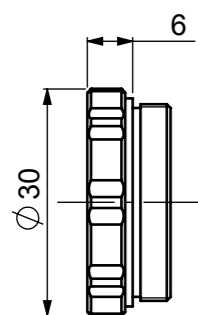

OBJECTIVE : MITUTOYO (OLD STYLE NIKON) , OLYMPUS
 IMAGING LENS : f = 200
 MAGNIFICATION : MITUTOYO (OLD STYLE NIKON) OBJECTIVE x1
 OLYMPUS OBJECTIVE x1.11

FOR EVIDENT (OLYMPUS)
 W20.32x0.706 (36TPI)

FOR MITUTOYO
 W26x0.706 (36TPI)

Model Name : SOD-200-22C
 MORITEX CORPORATION