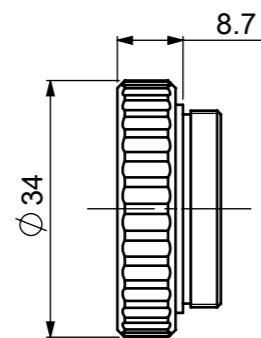

OBJECTIVE : MITUTOYO (OLD STYLE NIKON) , OLYMPUS
 IMAGING LENS : f = 200
 MAGNIFICATION : MITUTOYO (OLD STYLE NIKON) OBJECTIVE x1
 OLYMPUS OBJECTIVE x1.11

FOR EVIDENT (OLYMPUS)
 W20.32x0.706 (36TPI)

FOR MITUTOYO
 W26x0.706 (36TPI)

Model Name : SOD-200-22C
 MORITEX CORPORATION